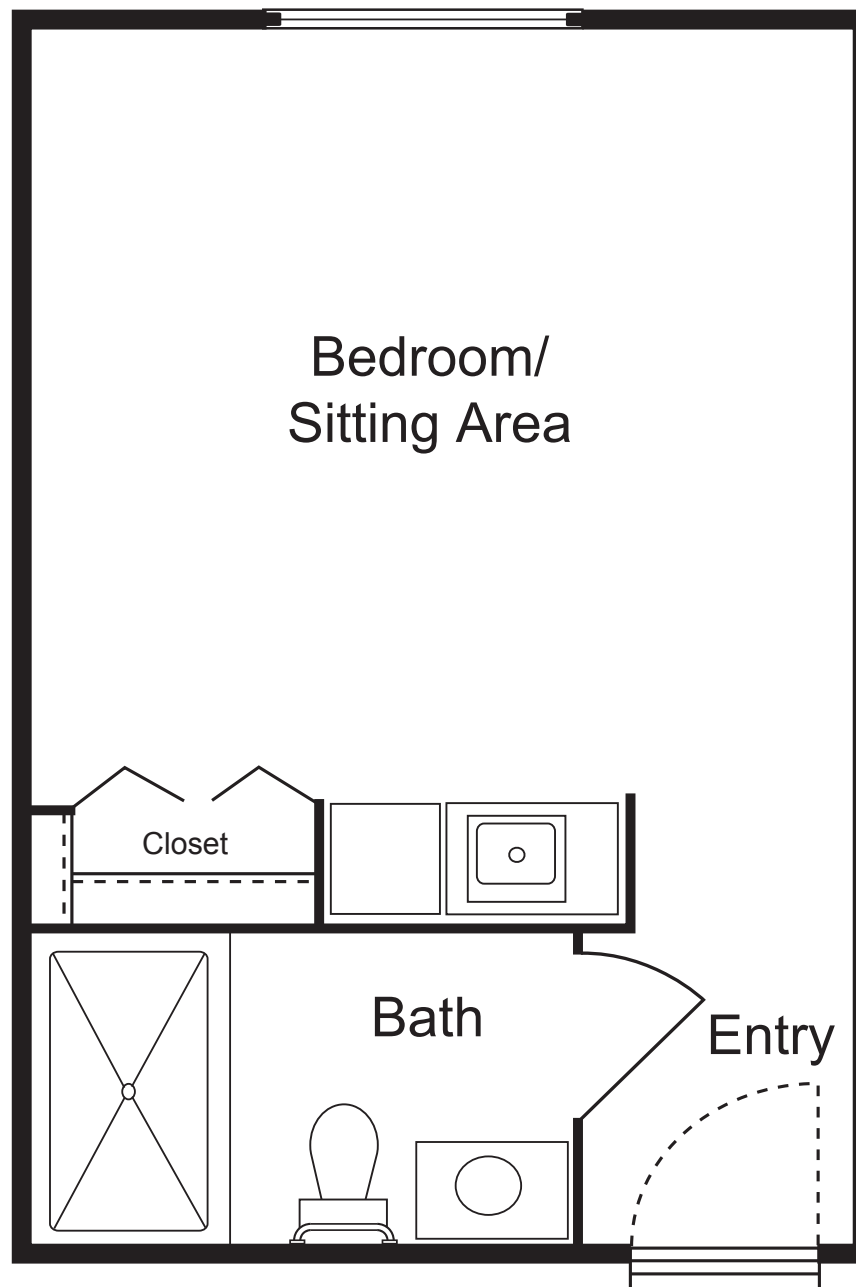

Ohio Living

Swan Creek

5916 Cresthaven Lane
Toledo, Ohio 43614
419.865.4445 | ohioliving.org

Deluxe Assisted Living Apartment **Studio | 304 Sq. Ft.**